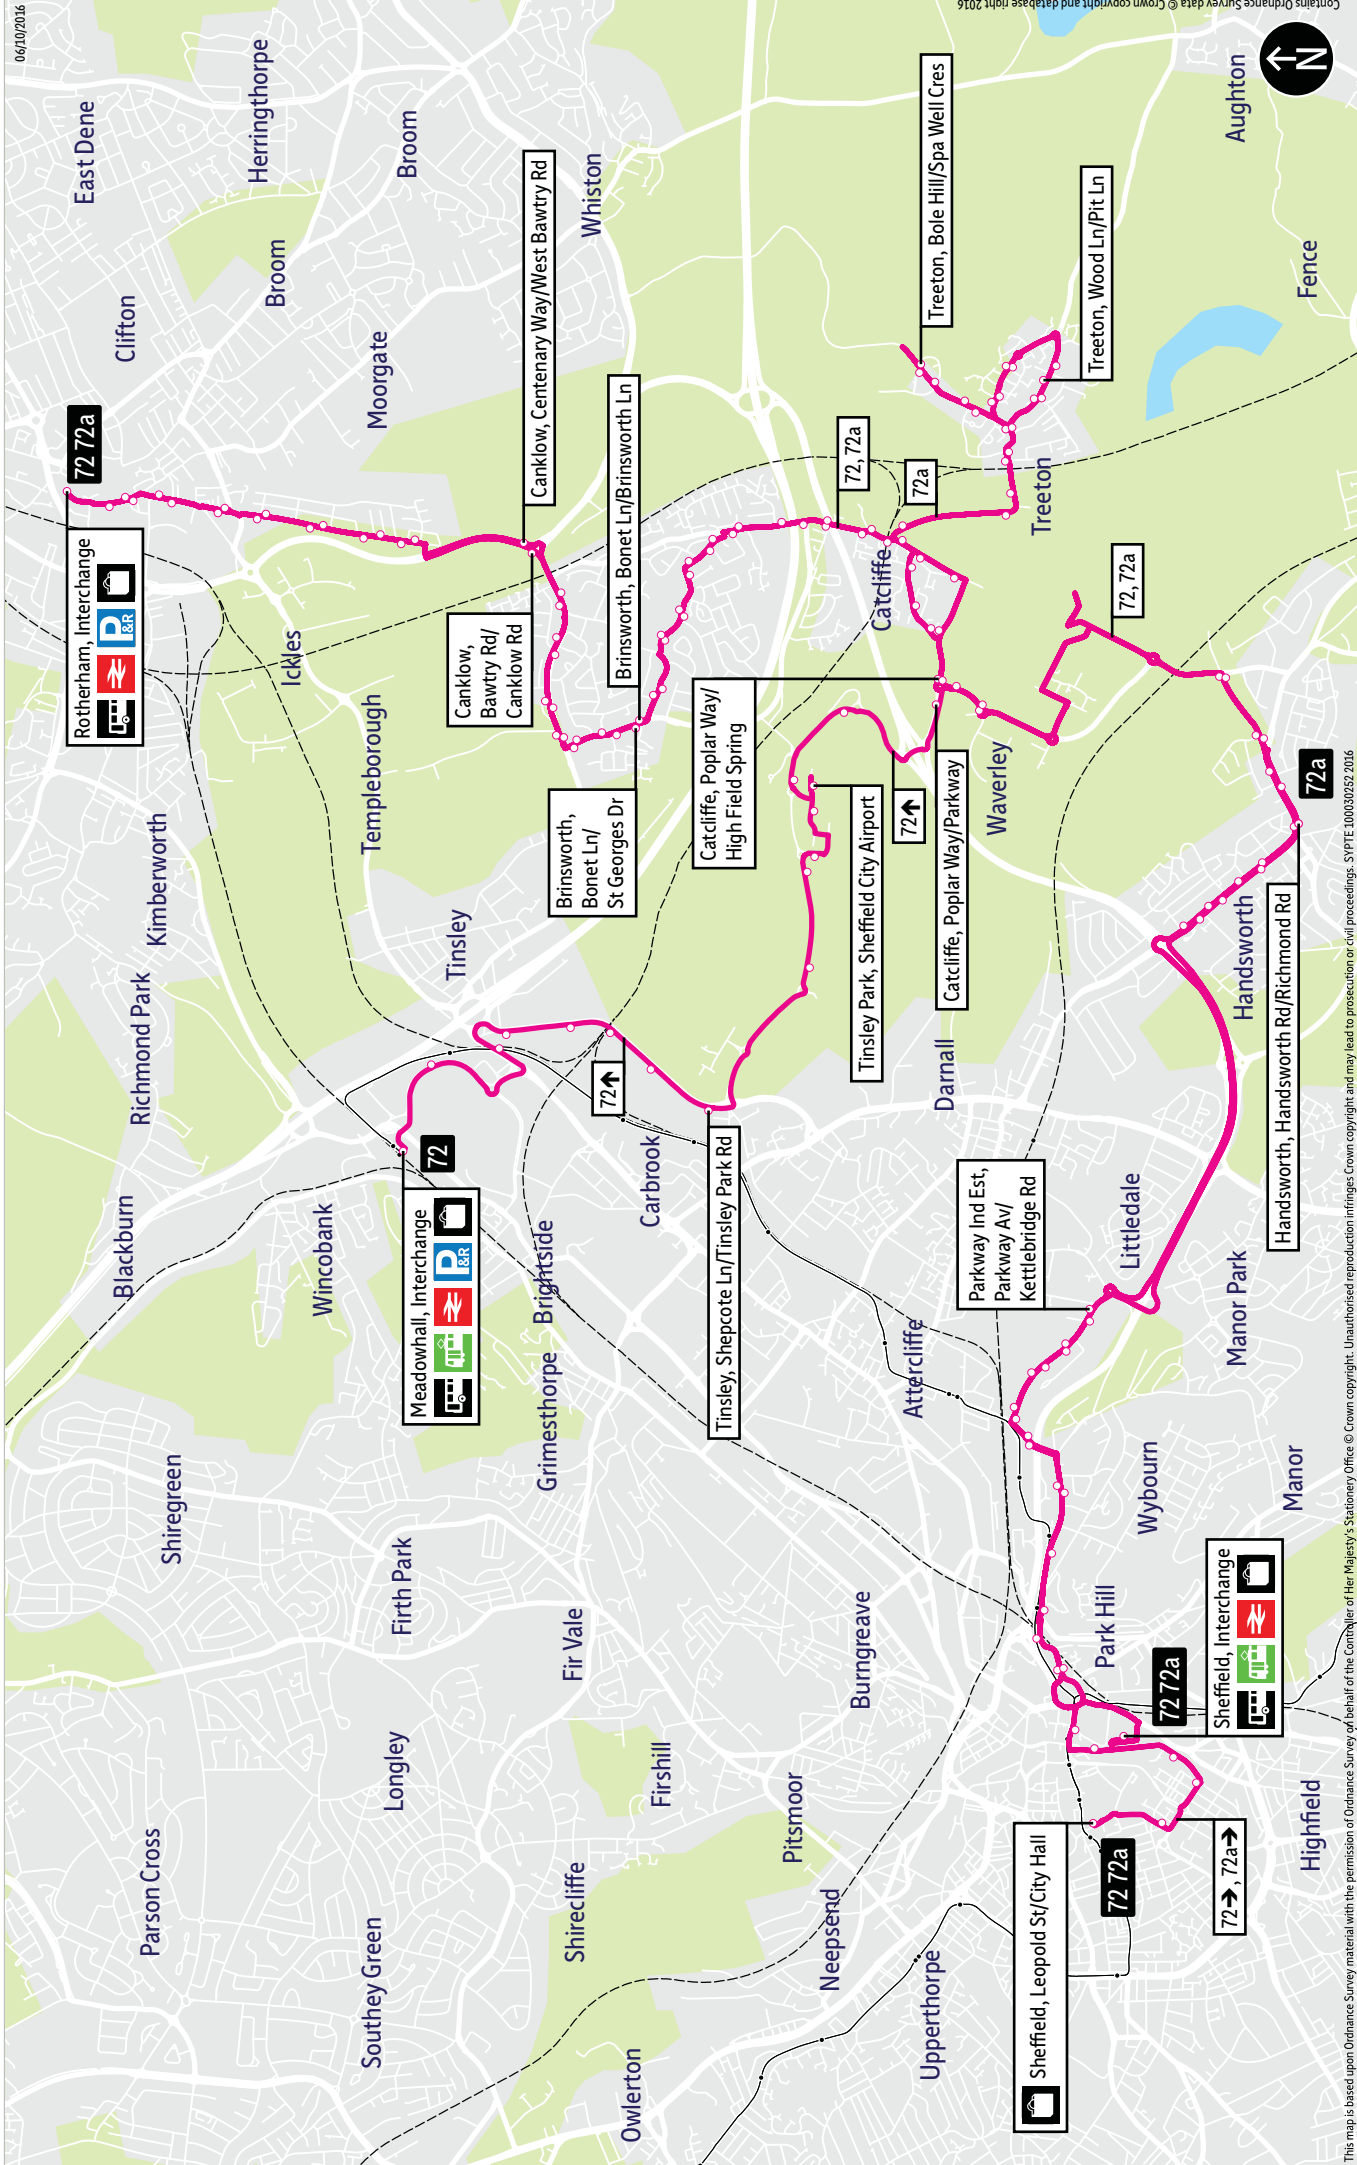

Bus route map for services 72 and 72a

This map is based upon Ordnance Survey material with the permission of Ordnance Survey on behalf of the Controller of Her Majesty's Stationery Office. Unauthorised reproduction infringes Crown copyright and may lead to prosecution or civil proceedings. SYPT/00030952/2016

= Terminus point
 = Shopping area
 = Public transport
 = Bus route & stops
 = Rail line & station
 = Tram route & stop

06/10/2016